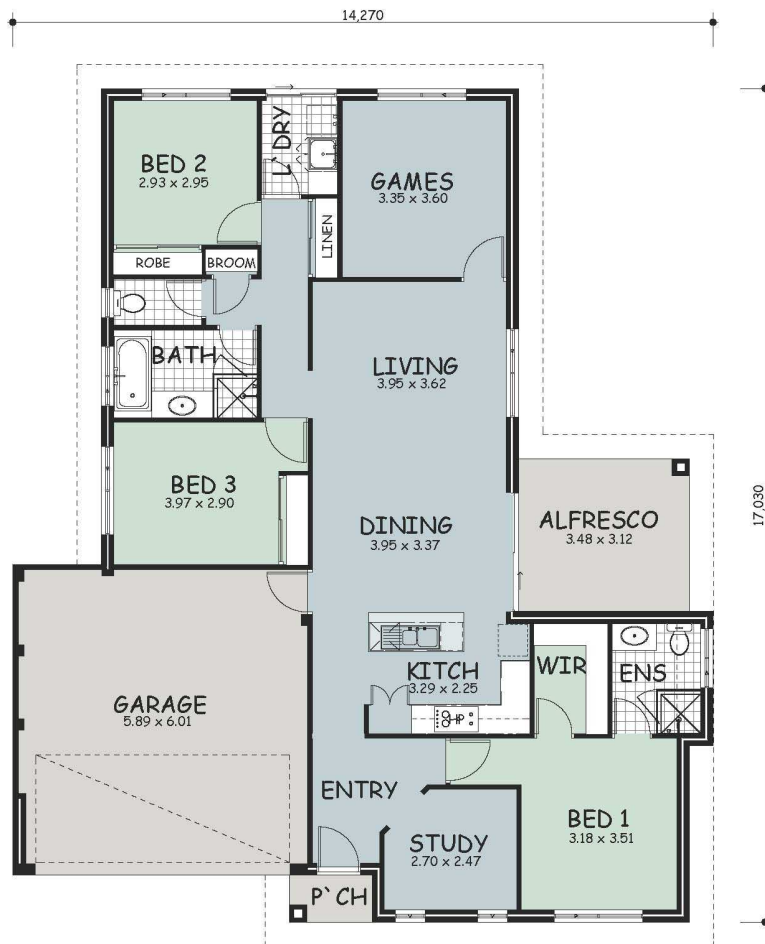

The 'Fairfield'

Living:	136.84m ²
Porch:	1.61m ²
Alfresco:	10.86m ²
Garage:	37.64m ²
Total Area:	186.95m²